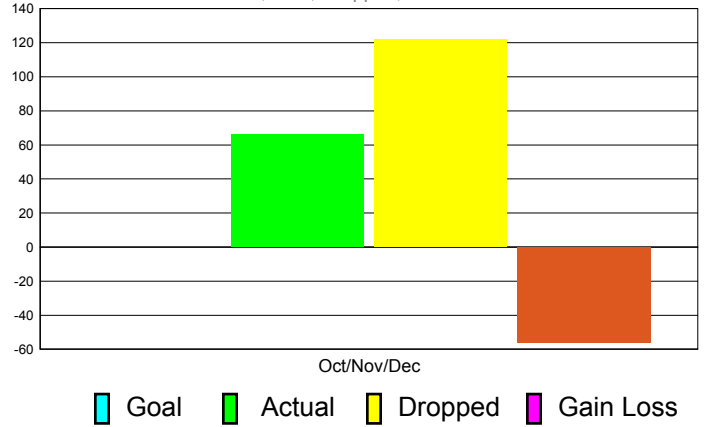

Membership Results 2011-2012

Goal, New, Dropped, Gain/Loss